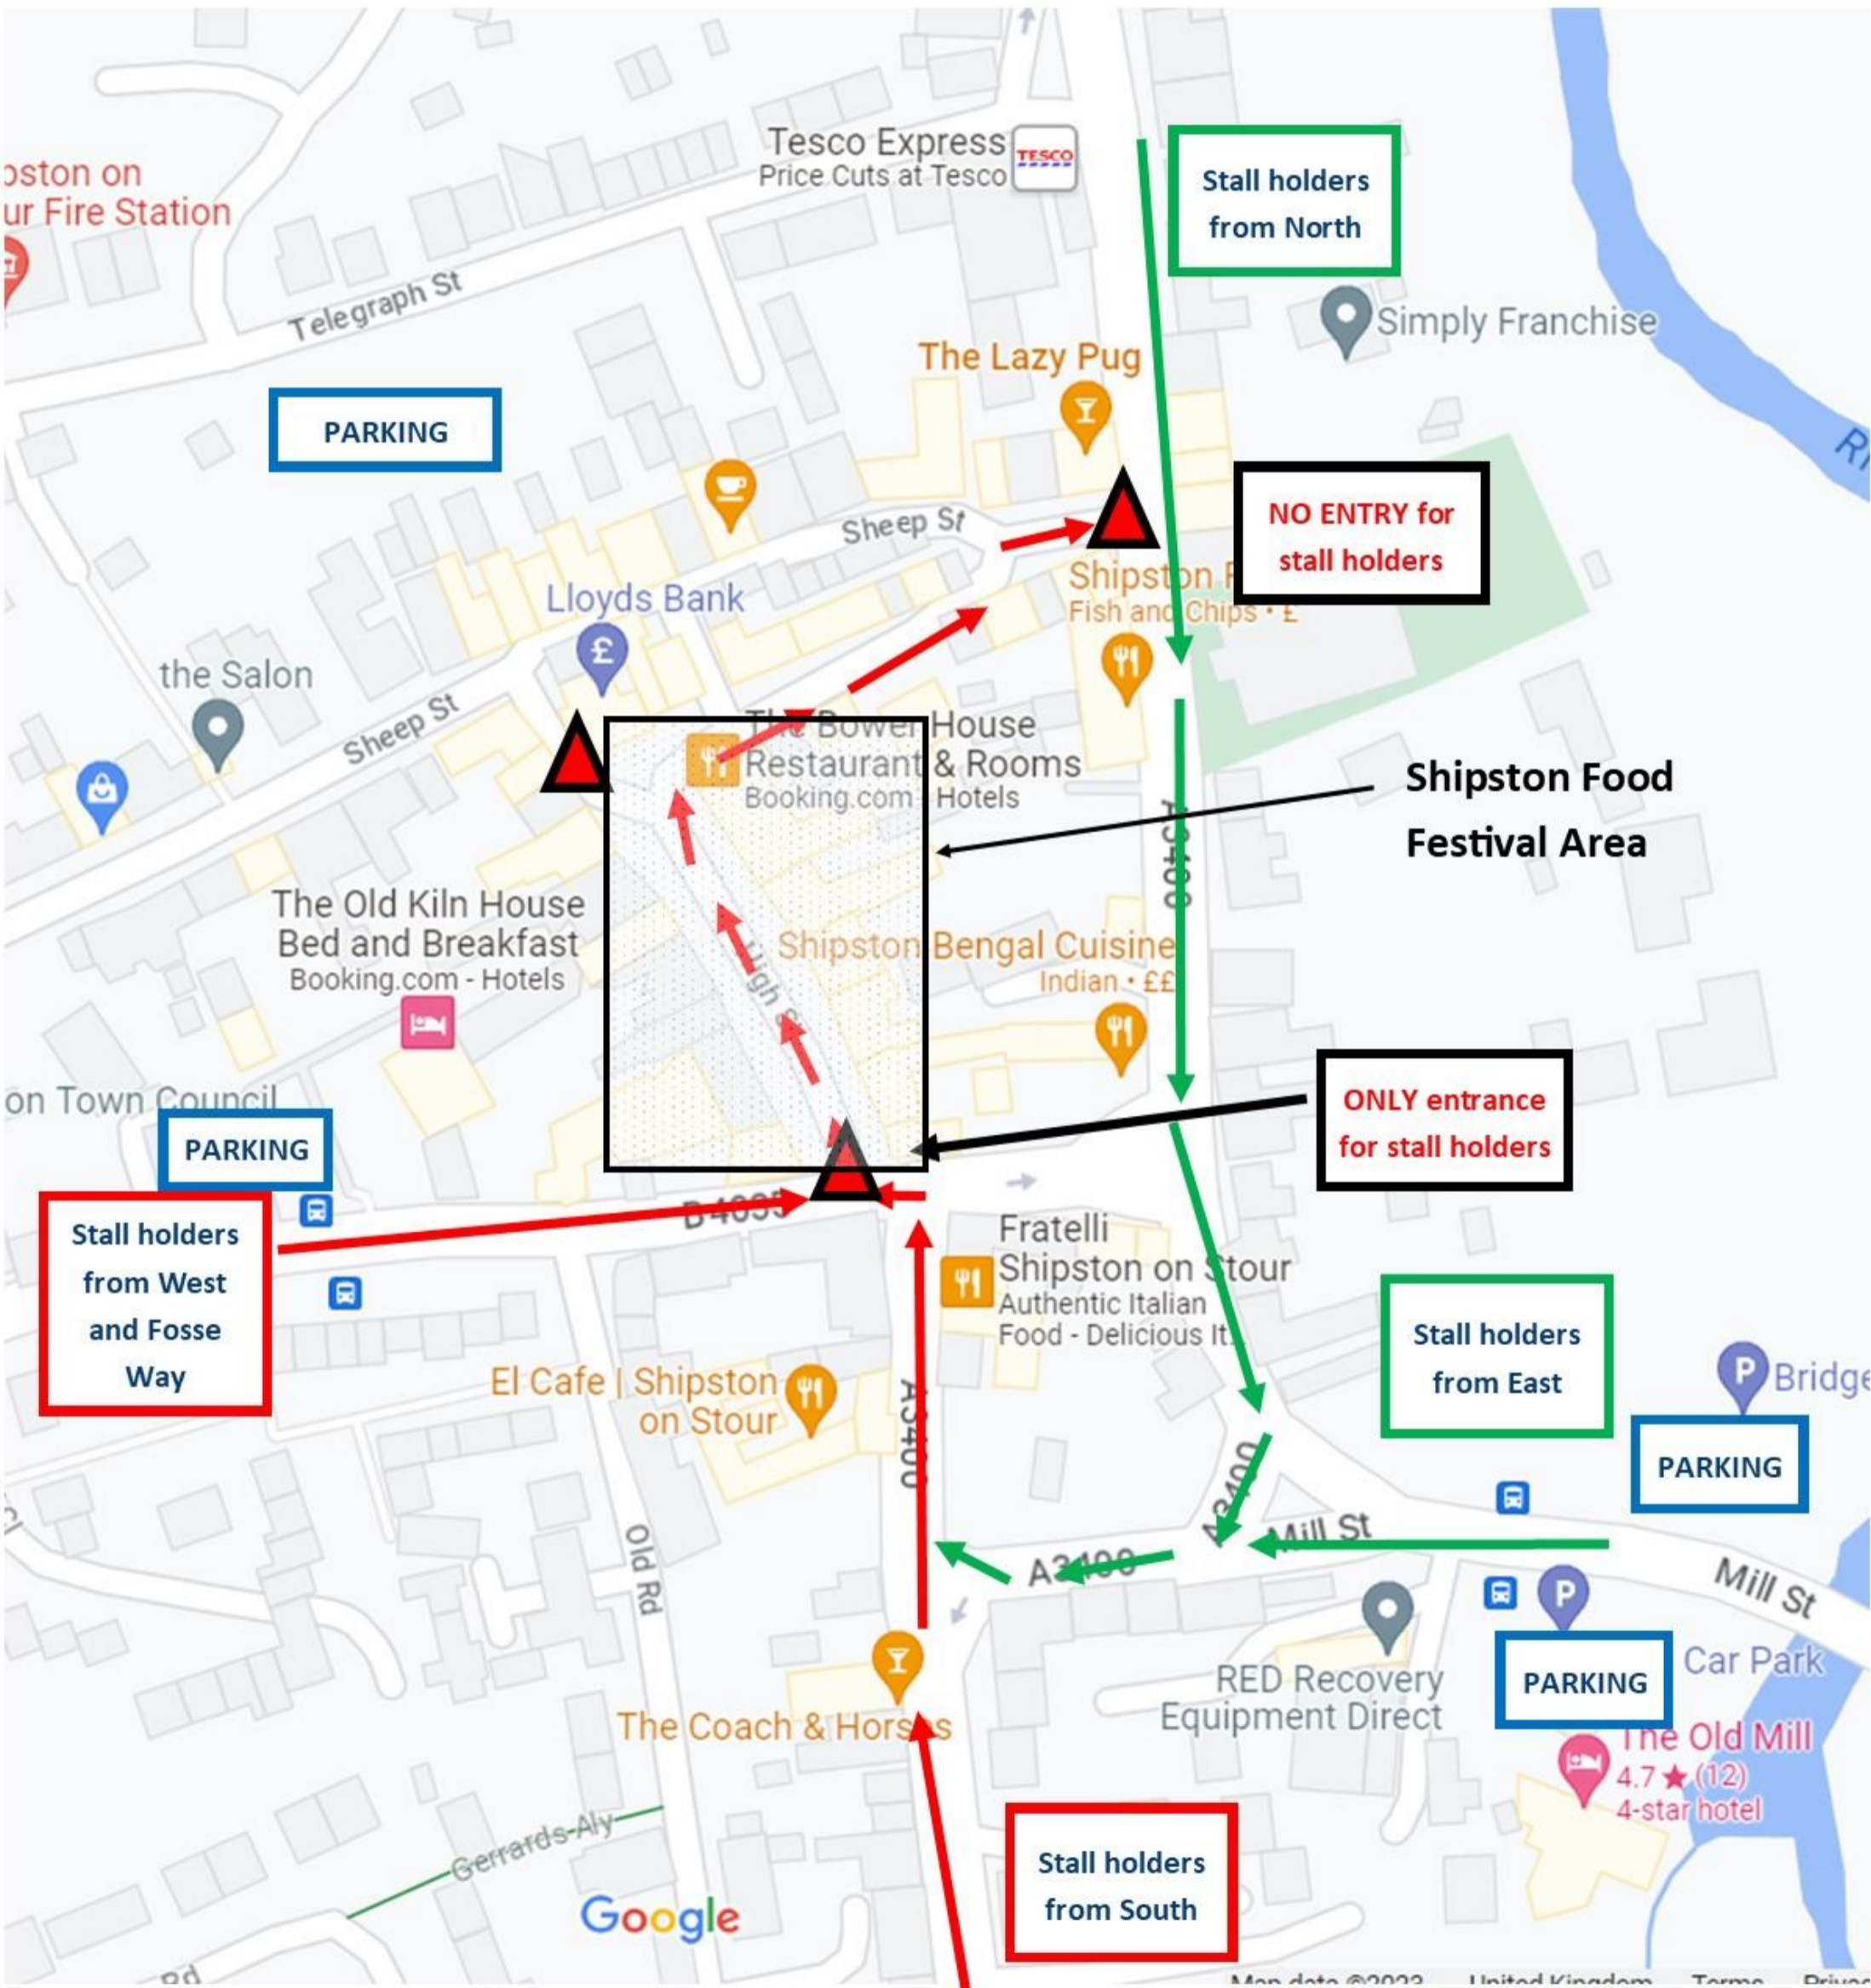

Each square is 5m x 5m

	26 stalls In pairs		Electricity required		Fire fighting equipment (Potential Fire Hazard)
---	-----------------------	---	-------------------------	--	--

- 1 } Nice Bites (no stall)
- 2 }
- 3 Candy Van (no stall)
- 4a Book Festival
- 4 Blencowes Cup Cakes
- 5 North Cotswold Brewery
- 6 Shipston Bees
- 7 Broclclby Pies
- 8 Little Bakes
- 9 UK Fudge
- 10 Almond Jams
- 11 } Puddin Pod (no stall)
- 12 }
- 13 Lions
- 14 Lions
- 15 Dog Treats
- 16 Food Bank
- 17 Selly Punjab
- 18 Chapel Fudge
- 19 Pinnock Gin
- 20 Mulberry Pies
- 21 } Bee & Ridgeway Ices (no stall)
- 22 }
- 23 Phoenix Rising (no stall)
- 24 Oxford Crepes (no stall)
- 25 } Coffee Van (no stall)
- 26 }
- 27 Taste of the Country
- 28 The Bower House
- 29 Granary Oil
- 30 The George
- 31 Olive Stall
- 32 Au Plaisir
- 33 Team Tea
- 34 Penny Varley
- 35 Homemade in Oxford
- 36 Larks Meadow
- 37 } Ice Cream Van (no stall)
- 38 }

Please leave at least 15m before starting first stall

# Shipston Food Festival

www.shipstonfoodfestival.org

2024

One-Way system for Stall Holders.

Road Blocks